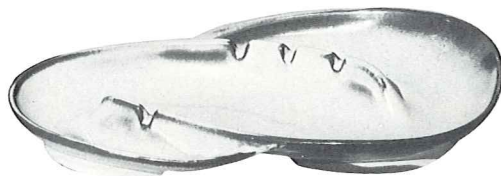

ASH TRAYS AND ACCESSORIES

512

513

MINIATURE TRAYS 3" TO 4"—1.00 EACH

463

477

474—4" ROUND—1.00

469—SAFETY ASHTRAY—1.00

488—7" ZODIAC ASH TRAY OR BOWL—1.50

170—4½" TURTLE PAPER WEIGHT—1.00

458—7" THREE SIDED—2.00

F203—13½" TEAR DROP—3.50

489—10" ASH TRAY WITH SAFETY REST—3.00

7FS—8¼" CHEROKEE ALPHABET PLATE—3.00

ZTR—6" ZODIAC TRIVET—1.50