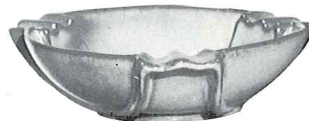

ASH TRAYS AND ACCESSORIES

512

513

MINIATURE TRAYS 3" TO 4"—1.00 EACH

463

477

474—4" ROUND—1.00

469—SAFETY ASHTRAY—1.00

488—7" ZODIAC ASH TRAY OR BOWL—1.50

170—4½" TURTLE PAPER WEIGHT—1.00

458—7" THREE SIDED—2.00

F203—13½" TEAR DROP—3.50

489—10" ASH TRAY WITH SAFETY REST—3.00

7FS—8¼" CHEROKEE ALPHABET PLATE—3.00

ZTR—6" ZODIAC TRIVET—1.50